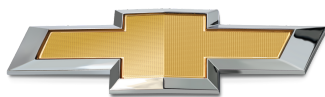

**NEW 2021 GMC  
SIERRA 1500  
CREW CAB STANDARD  
BOX 4-WHEEL DRIVE SLE  
MSRP \$57,630**

• \$1,000 DEALER DISCOUNT FOR EVERYONE  
• \$3,000 PURCHASE ALLOWANCE

**SALE PRICE  
\$53,630**

STOCK #6687

ALTERNATIVE INCENTIVES MAY APPLY

CHEVROLET

FIND NEW ROADS™

**NEW 2021  
CHEVROLET  
SILVERADO 1500  
CREW CAB SHORT BOX  
4-WHEEL DRIVE LT 1LT  
DURAMAX 3L TURBO DIESEL  
MSRP \$56,560**

• \$1,000 DEALER DISCOUNT FOR EVERYONE  
• \$2,000 CUSTOMER CASH